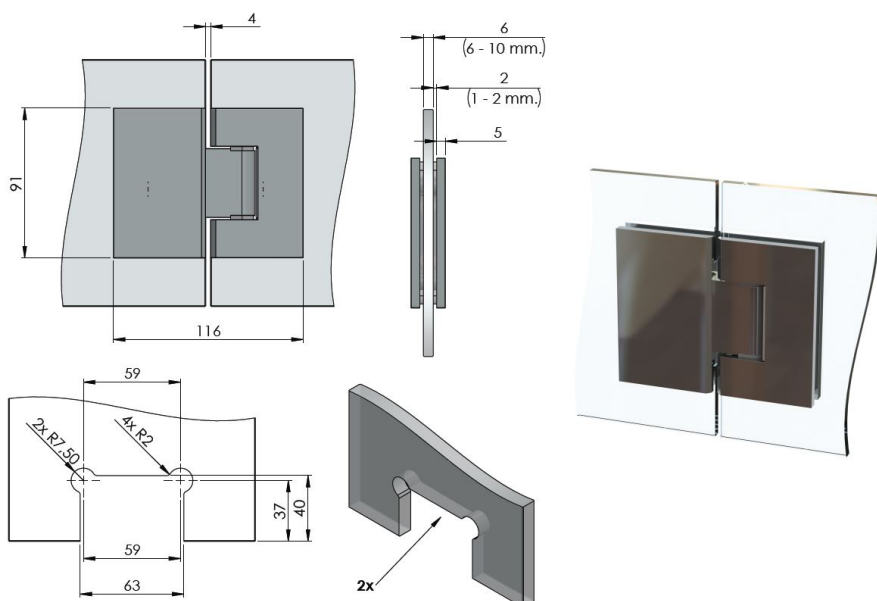

PRODUCT SHEET

Description:

Shower Hinge "Tex III", 180DG, Alu Look, Glass/Glass, 6-10mm. Glass Thickness, W/15 DG Angle Adjustment Function, & 25DG Return Function, Brass Material, Straight Edges., Incl. 4 x Transp. 1mm & 4 x Transp. Cushions 2mm Thickness

Item number:

15.24.052-7

Units	Box	Carton	HS Code	Barcode
Pcs.	1	20	8302100090	 5704866505857

SISO A/S

Mileparken 11
DK-2740 Skovlunde
Denmark
VAT: DK 24786013

Phone +45 45 830 900

www.siso.dk
siso@siso.dk

Danske Bank
Nytorv Branch
Copenhagen
SWIFT: DABADKKK

Account no.
4180 3112 112936
IBAN Account
DK7230003112112936